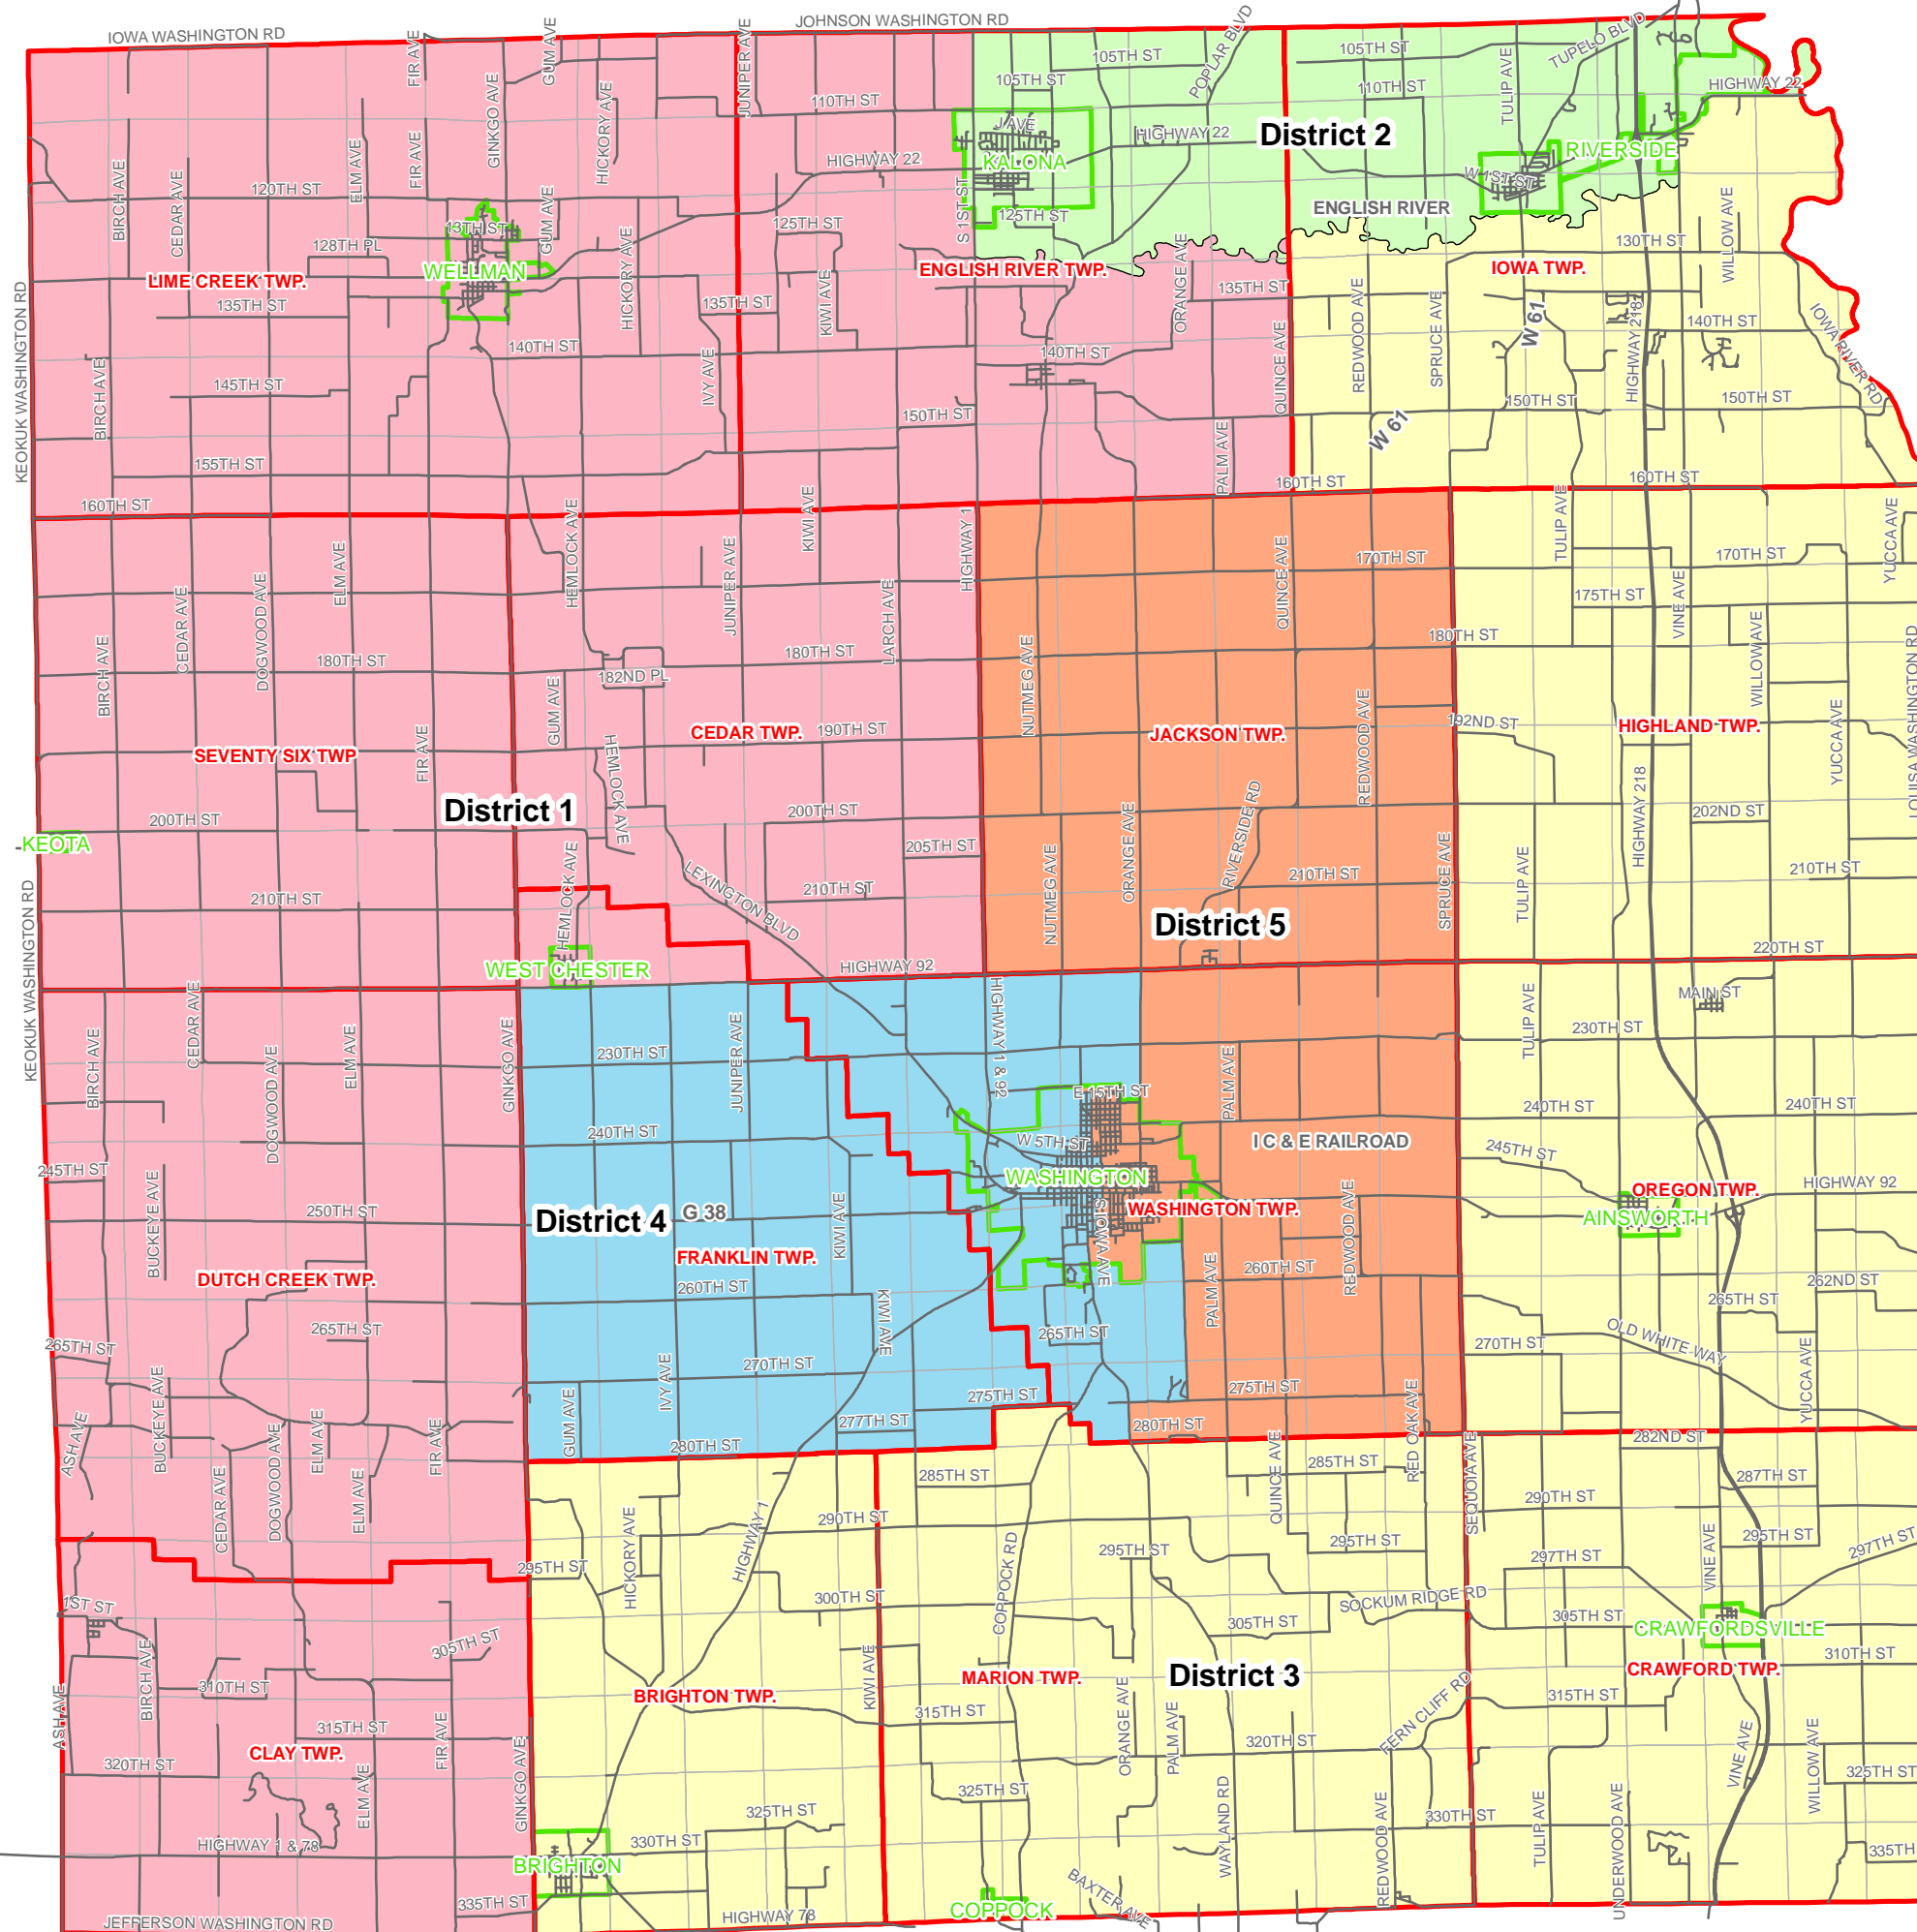

Washington County Supervisor Districts

effective 1/15/2012

Political Townships
 City Boundaries
 Section Boundaries

District

District 1
 District 2
 District 3
 District 4
 District 5

Disclaimer:
 The GIS products have been developed for internal Use by Washington County. Reasonable efforts have been made to use the most accurate data available. However, the data and information are subject to Change. Washington County does not guarantee Or warrant the accuracy of this information, and Assumes no liability for its use.
 Copyright © 2011 by Washington County, Iowa
 Created by Washington County GIS: 11-01-11